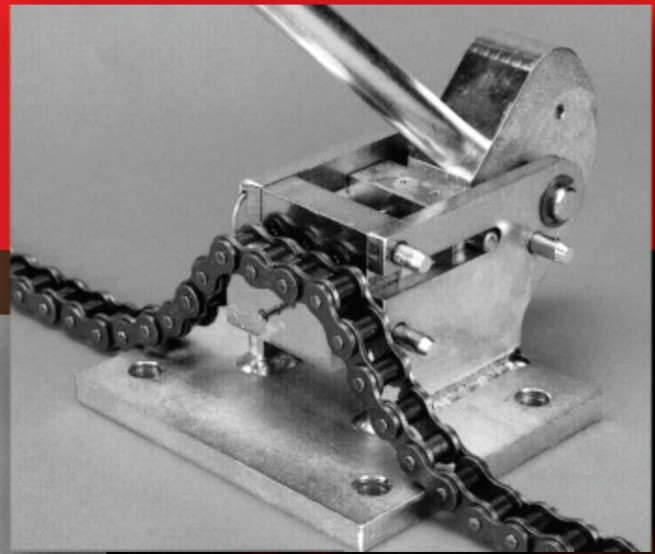

EZ Breaker chain breaker™

EZ BREAKER is a compact, easy to use tool for cutting roller chain. This simple, rugged piece of equipment will stand up to the abuses of the shop, farm, or industrial environment.

**Cut your chain
breaking jobs
down to size**

EZ BREAKER will cut ANSI roller chain sizes 35 through 100H, 40-2 through 80-2, 2040 through 2060H, and 550 through 557 with a simple pull of the handle. No more grinding off pin heads! No more hammers and punches! No more ruined chain!

EZ BREAKER uses powerful cam-action to push both chain pins through the link plates with an easy pull of the handle. Breaking different chain sizes is EZ!

Precision Die Sets for each chain size are easily interchangeable. Changing from one Die Set to another can be accomplished in a few seconds! The time consuming, tedious job of breaking chain is now accomplished with a single pull of the handle. EZ BREAKER links price and Value!

EZ Breaker has interchangeable Die Sets that make it EZ to switch from one size chain to another. Each die set will cut only one size of chain. Die sets each sold separately from the base unit.