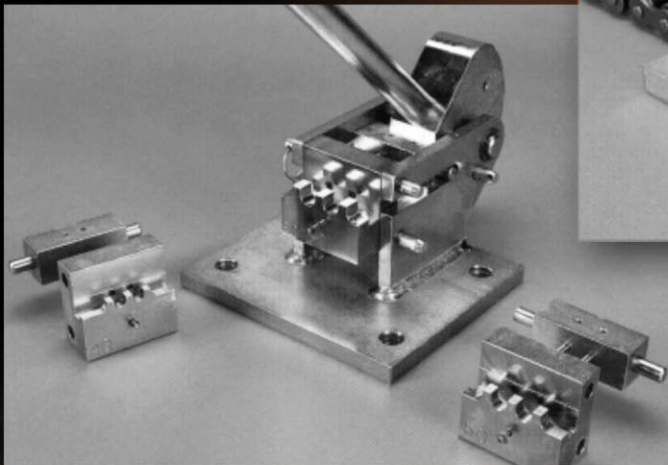

EZ Breaker chain breaker™

EZ BREAKER is a compact, easy to use tool for cutting roller chain. This simple, rugged piece of equipment will stand up to the abuses of the shop, farm, or industrial environment.

**Cut your chain
breaking jobs
down to size**

EZ BREAKER will cut ANSI roller chain sizes 35 through 100H, 40-2 through 80-2, 2040 through 2060H, and 550 through 557 with a simple pull of the handle. No more grinding off pin heads! No more hammers and punches! No more ruined chain!

EZ BREAKER uses powerful cam-action to push both chain pins through the link plates with an easy pull of the handle. Breaking different chain sizes is EZ!

Precision Die Sets for each chain size are easily interchangeable. Changing from one Die Set to another can be accomplished in a few seconds! The time consuming, tedious job of breaking chain is now accomplished with a single pull of the handle. EZ BREAKER links price and Value!

EZ Breaker has interchangeable Die Sets that make it EZ to switch from one size chain to another. Each die set will cut only one size of chain. Die sets each sold separately from the base unit.